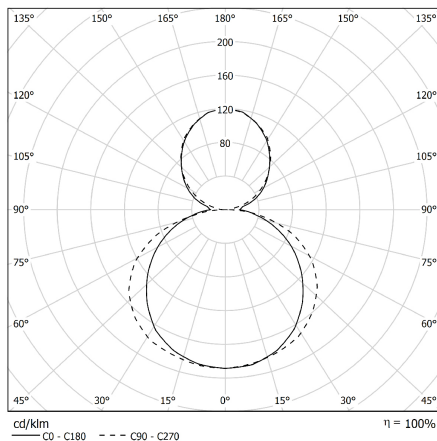

## BEN MAXI IP40 PG Double Emission

Frosted Acryl-Satiné impact resistant.

CODE		FLUX	SIZE	CERTIFICATIONS
10DI161PGK4	161W: 125W+36W 4000K	21316lm	Ø 1080mm	  