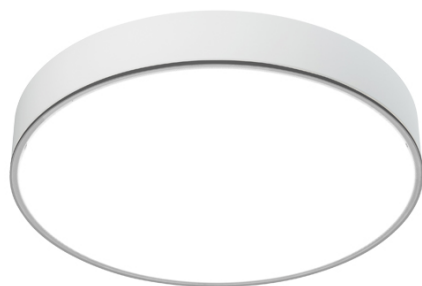

## BEN MAXI IP40 PG Double Emission

Frosted Acryl-Satiné impact resistant.

CODE		FLUX	SIZE	CERTIFICATIONS
10DI161PGK4	161W: 125W+36W 4000K	21316lm	Ø 1080mm	  

### Optics

PG diffuser with frosted Acryl-Satiné and impact resistant diffuser UGR<22.

### Body

Spun aluminum with epoxy powder coating.