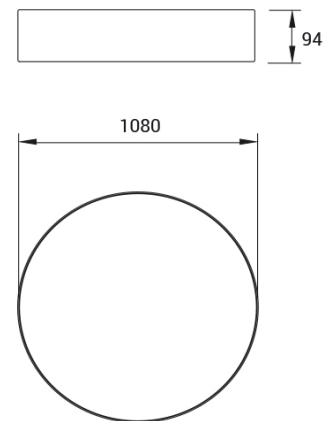

## BEN MAXI IP40 PG Double Emission

Frosted Acryl-Satiné impact resistant.

CODE		FLUX	SIZE	CERTIFICATIONS
10DI161PGK4	161W: 125W+36W 4000K	21316lm	Ø 1080mm	  